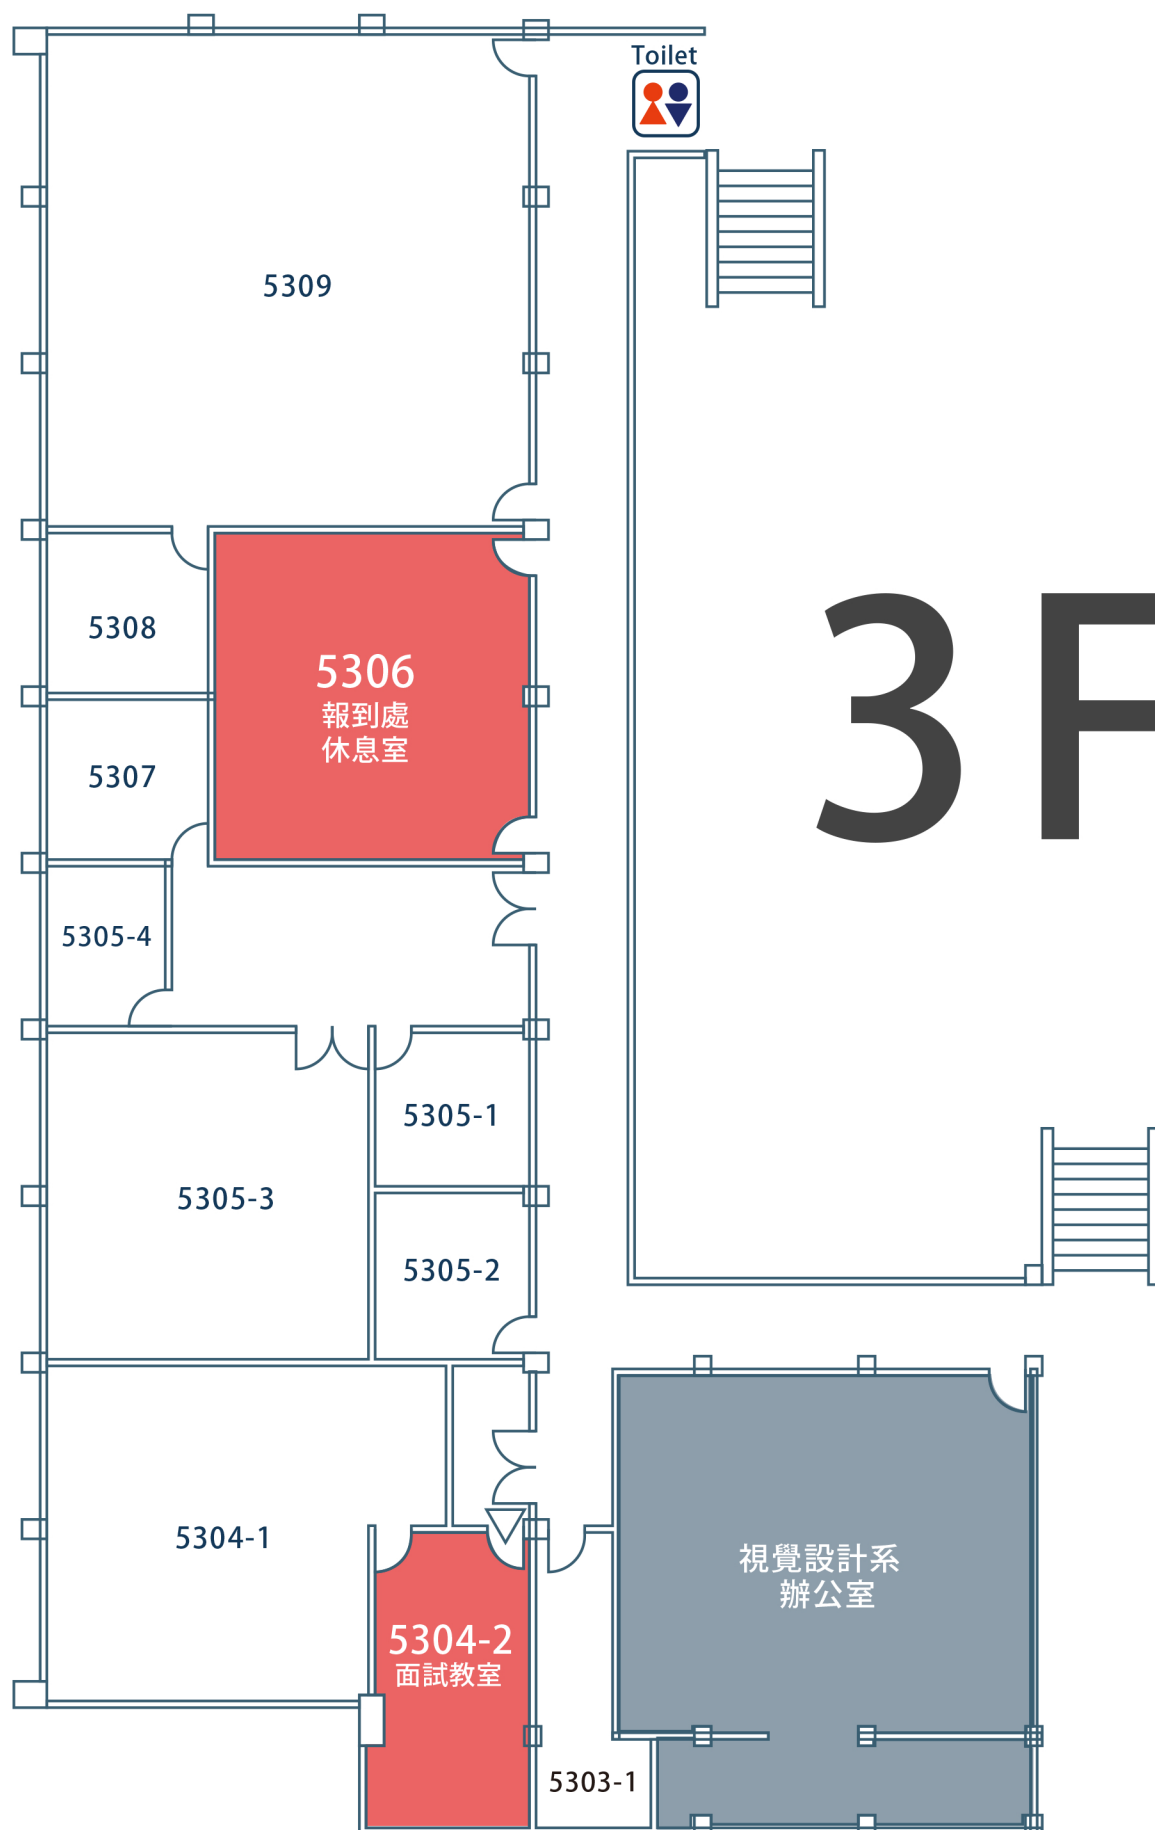

藝術學院 3樓平面圖

The 2020 Qualifying Examination

Department of Visual Design College of Arts NKNU