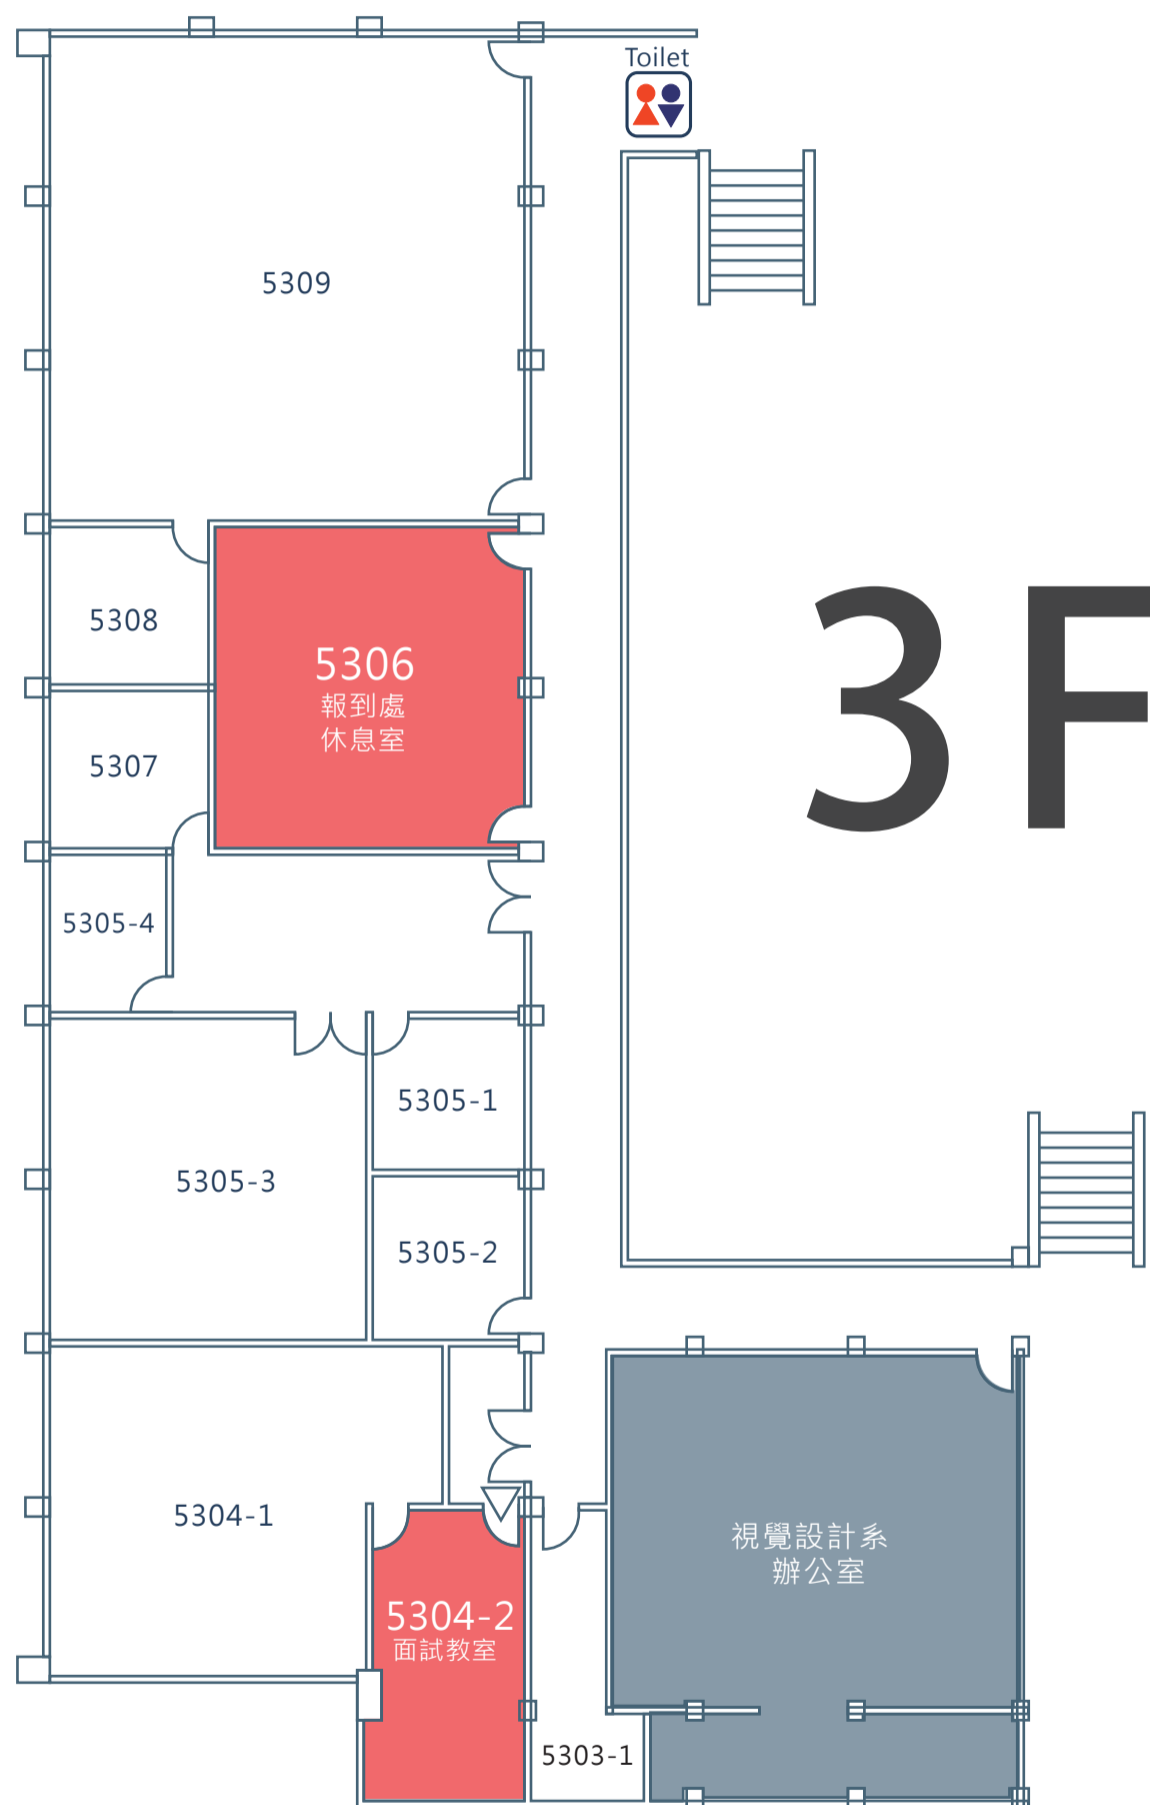

113學年度甄選入學考試

國立高雄師範大學視覺設計學系碩士班

3F

藝術大樓 3樓平面圖

The 2023 Qualifying Examination

Department of Visual Design College of Arts NKNU