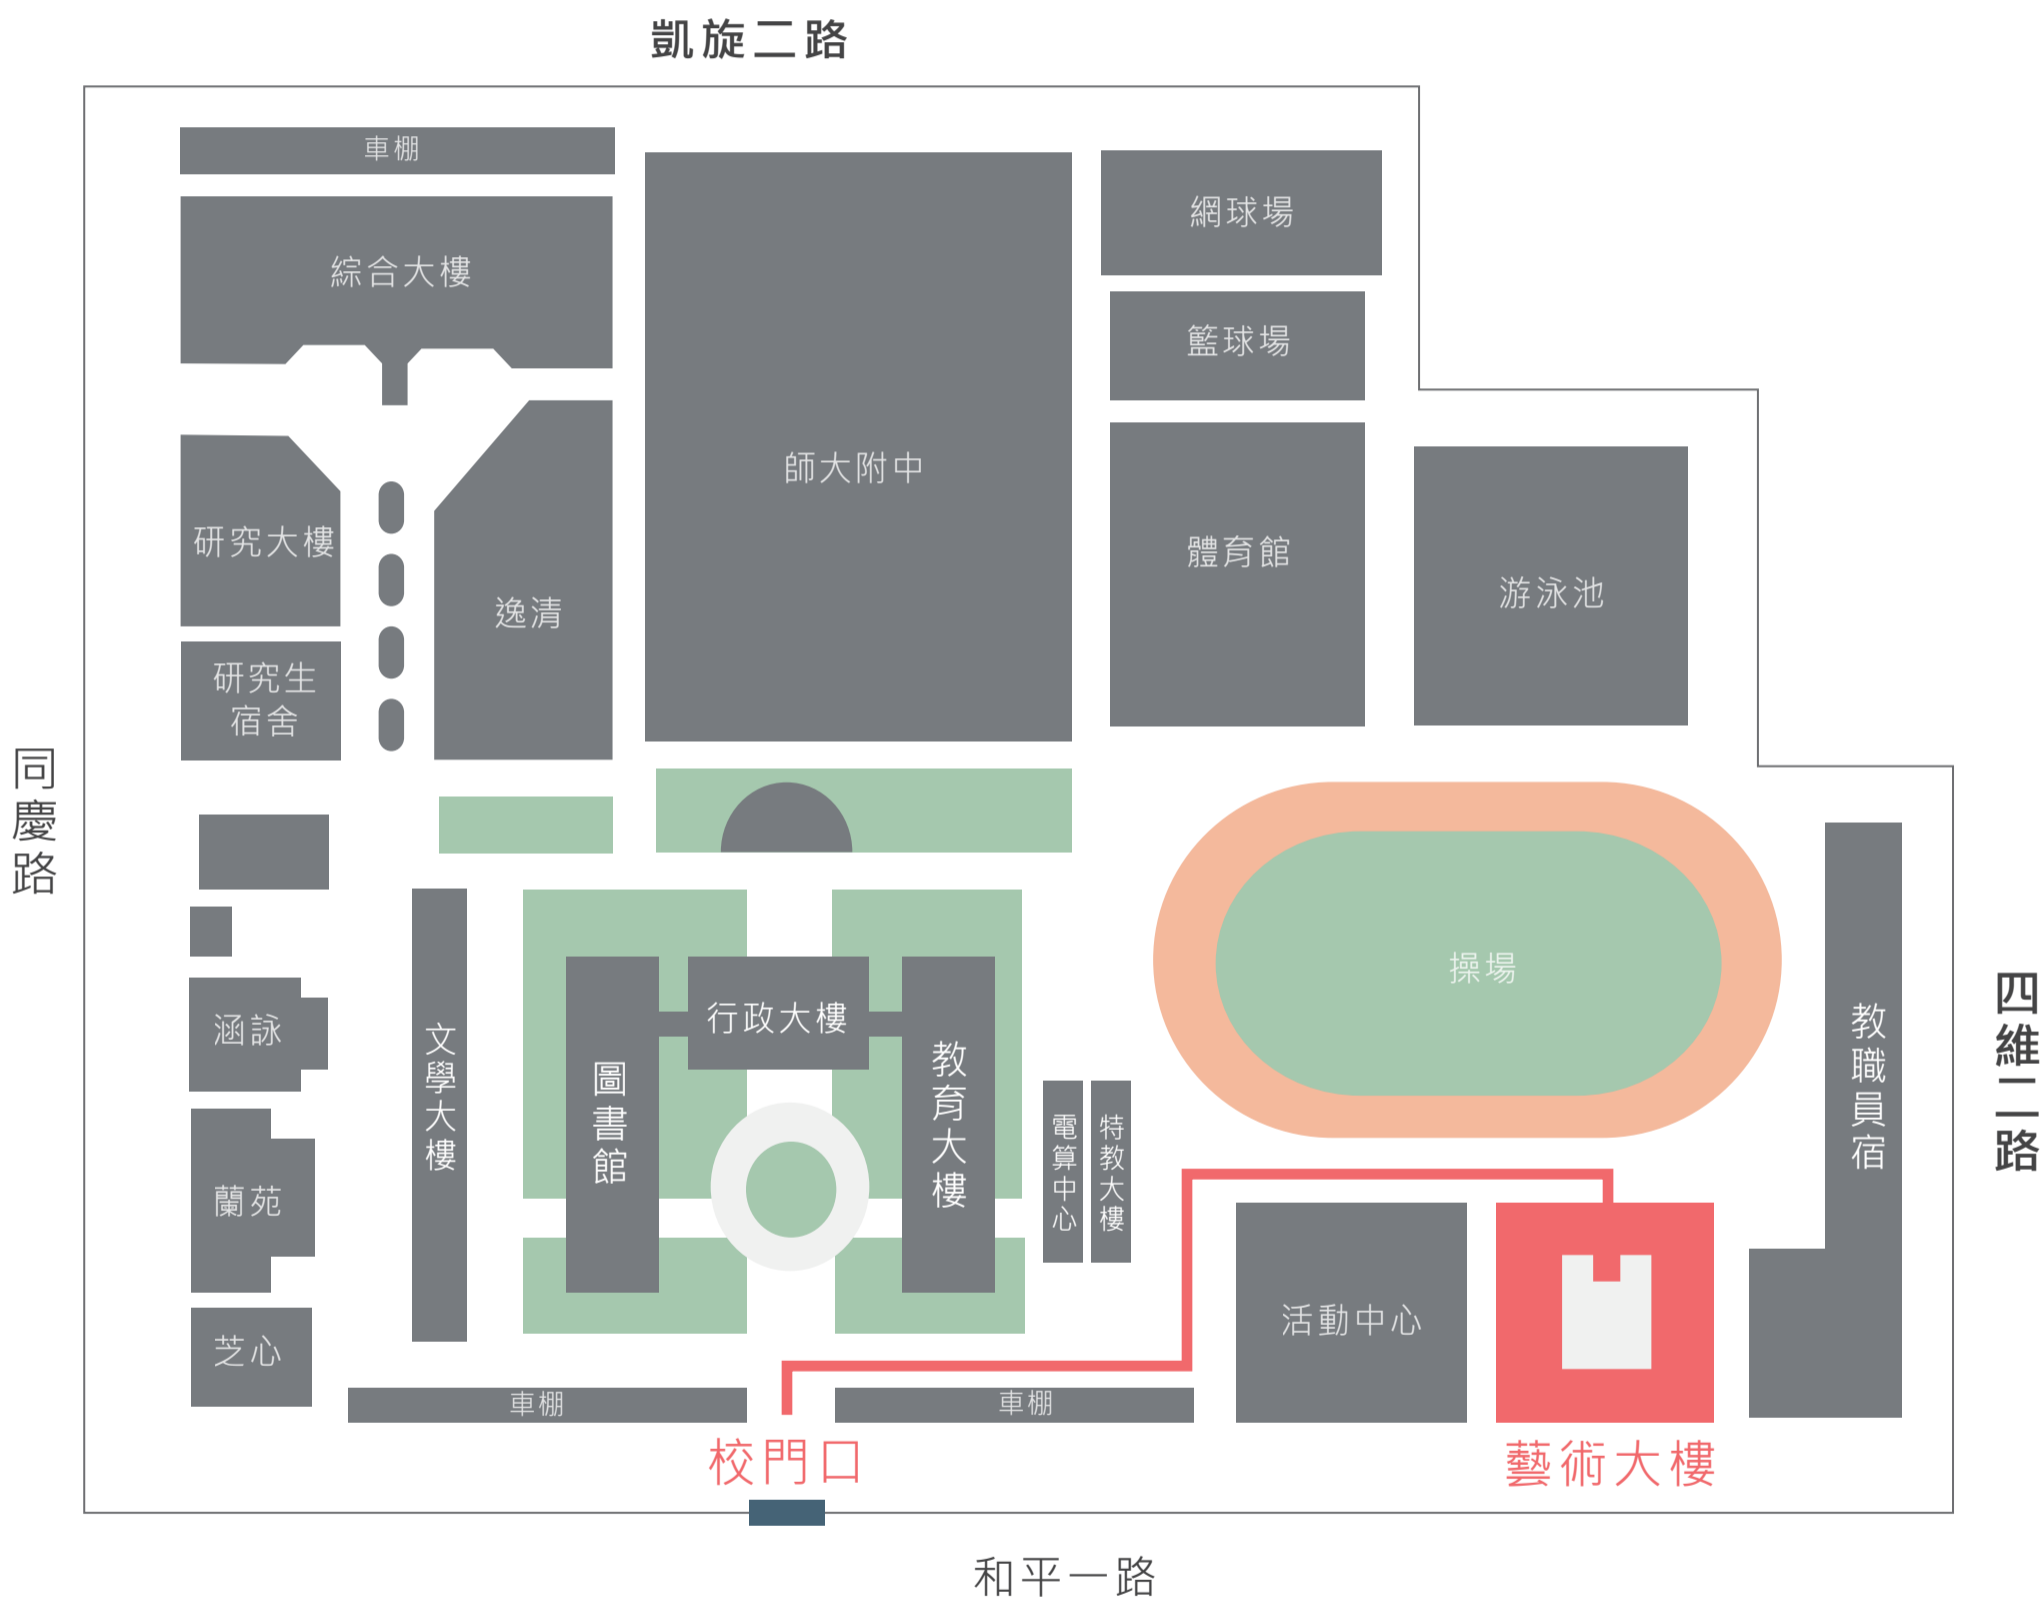

113學年度甄選入學考試

國立高雄師範大學視覺設計學系碩士班

和平校區校園平面圖

The 2023 Qualifying Examination

Department of Visual Design College of Arts NKNU