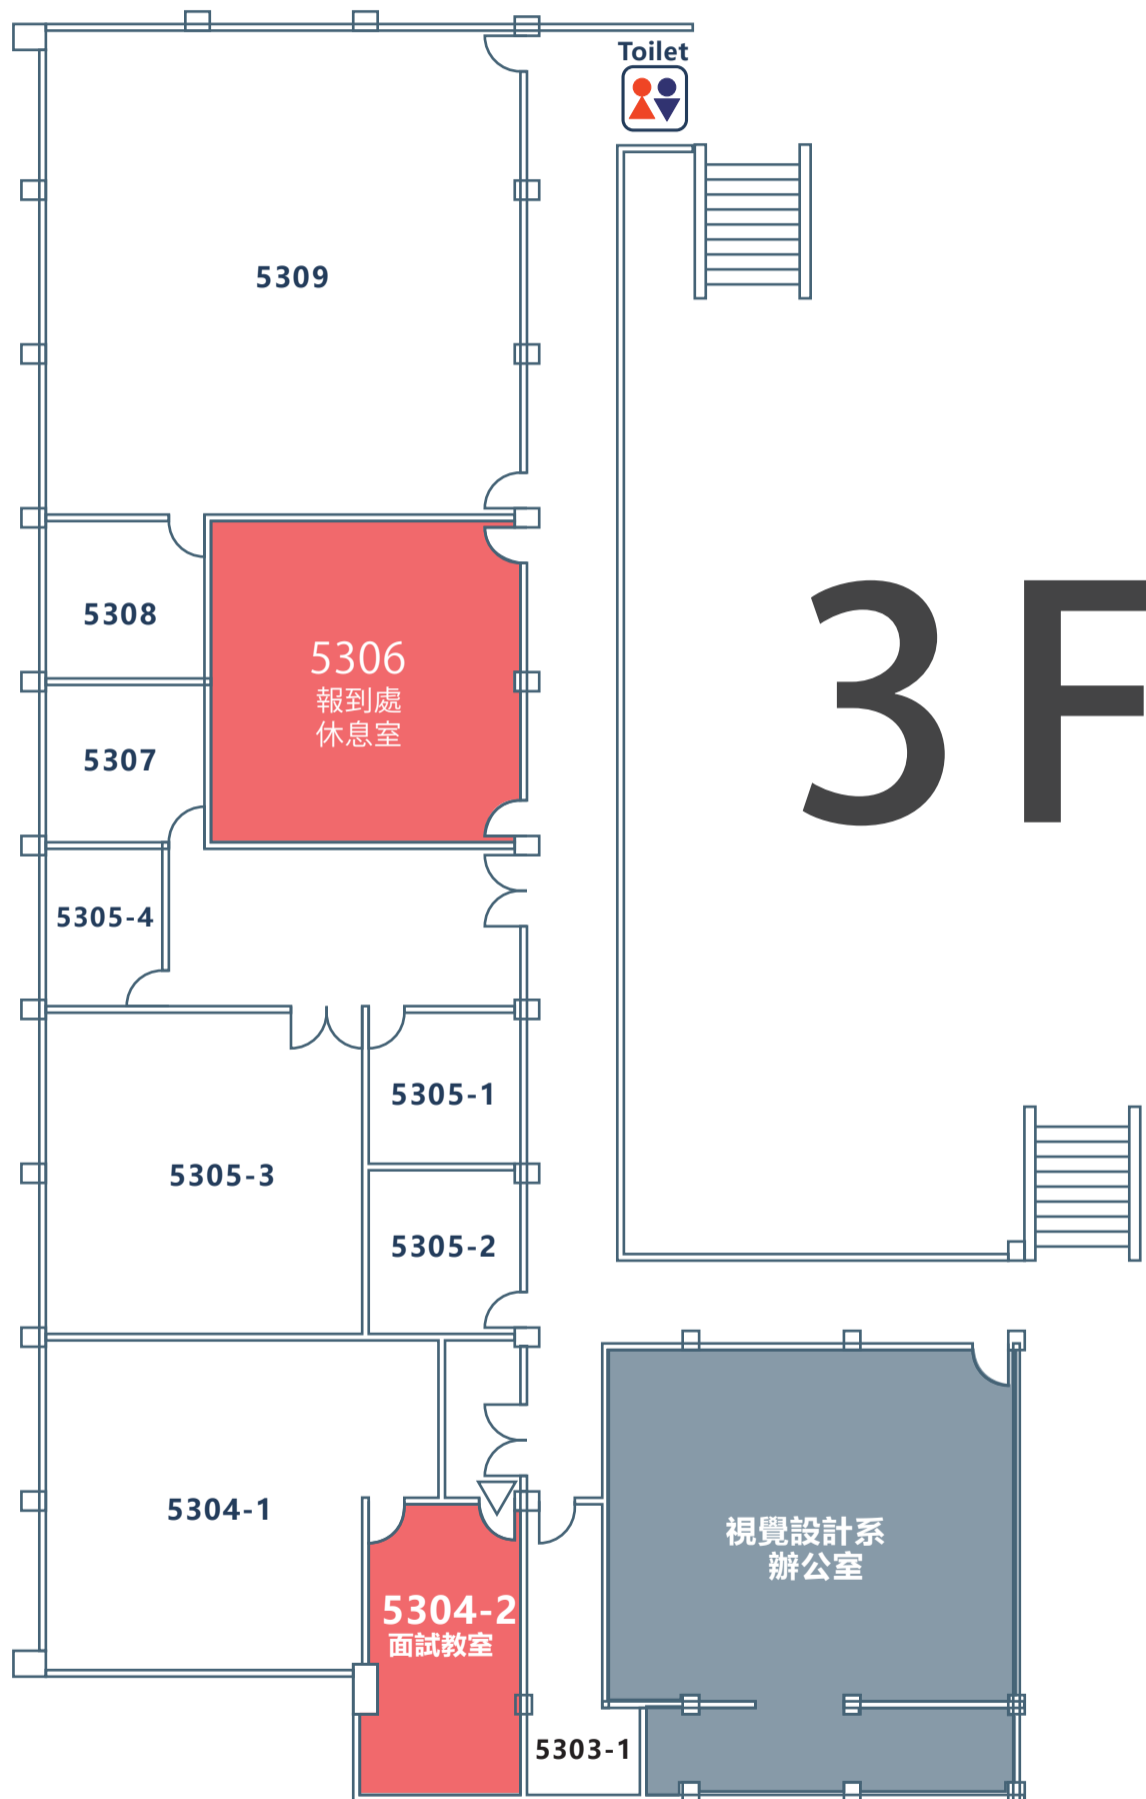

115 學年度在職進修專班入學面試

國立高雄師範大學視覺設計學系碩士班

藝術大樓 3 樓平面圖

The 2026 Qualifying Examination

Department of Visual Design College of Arts NKNU