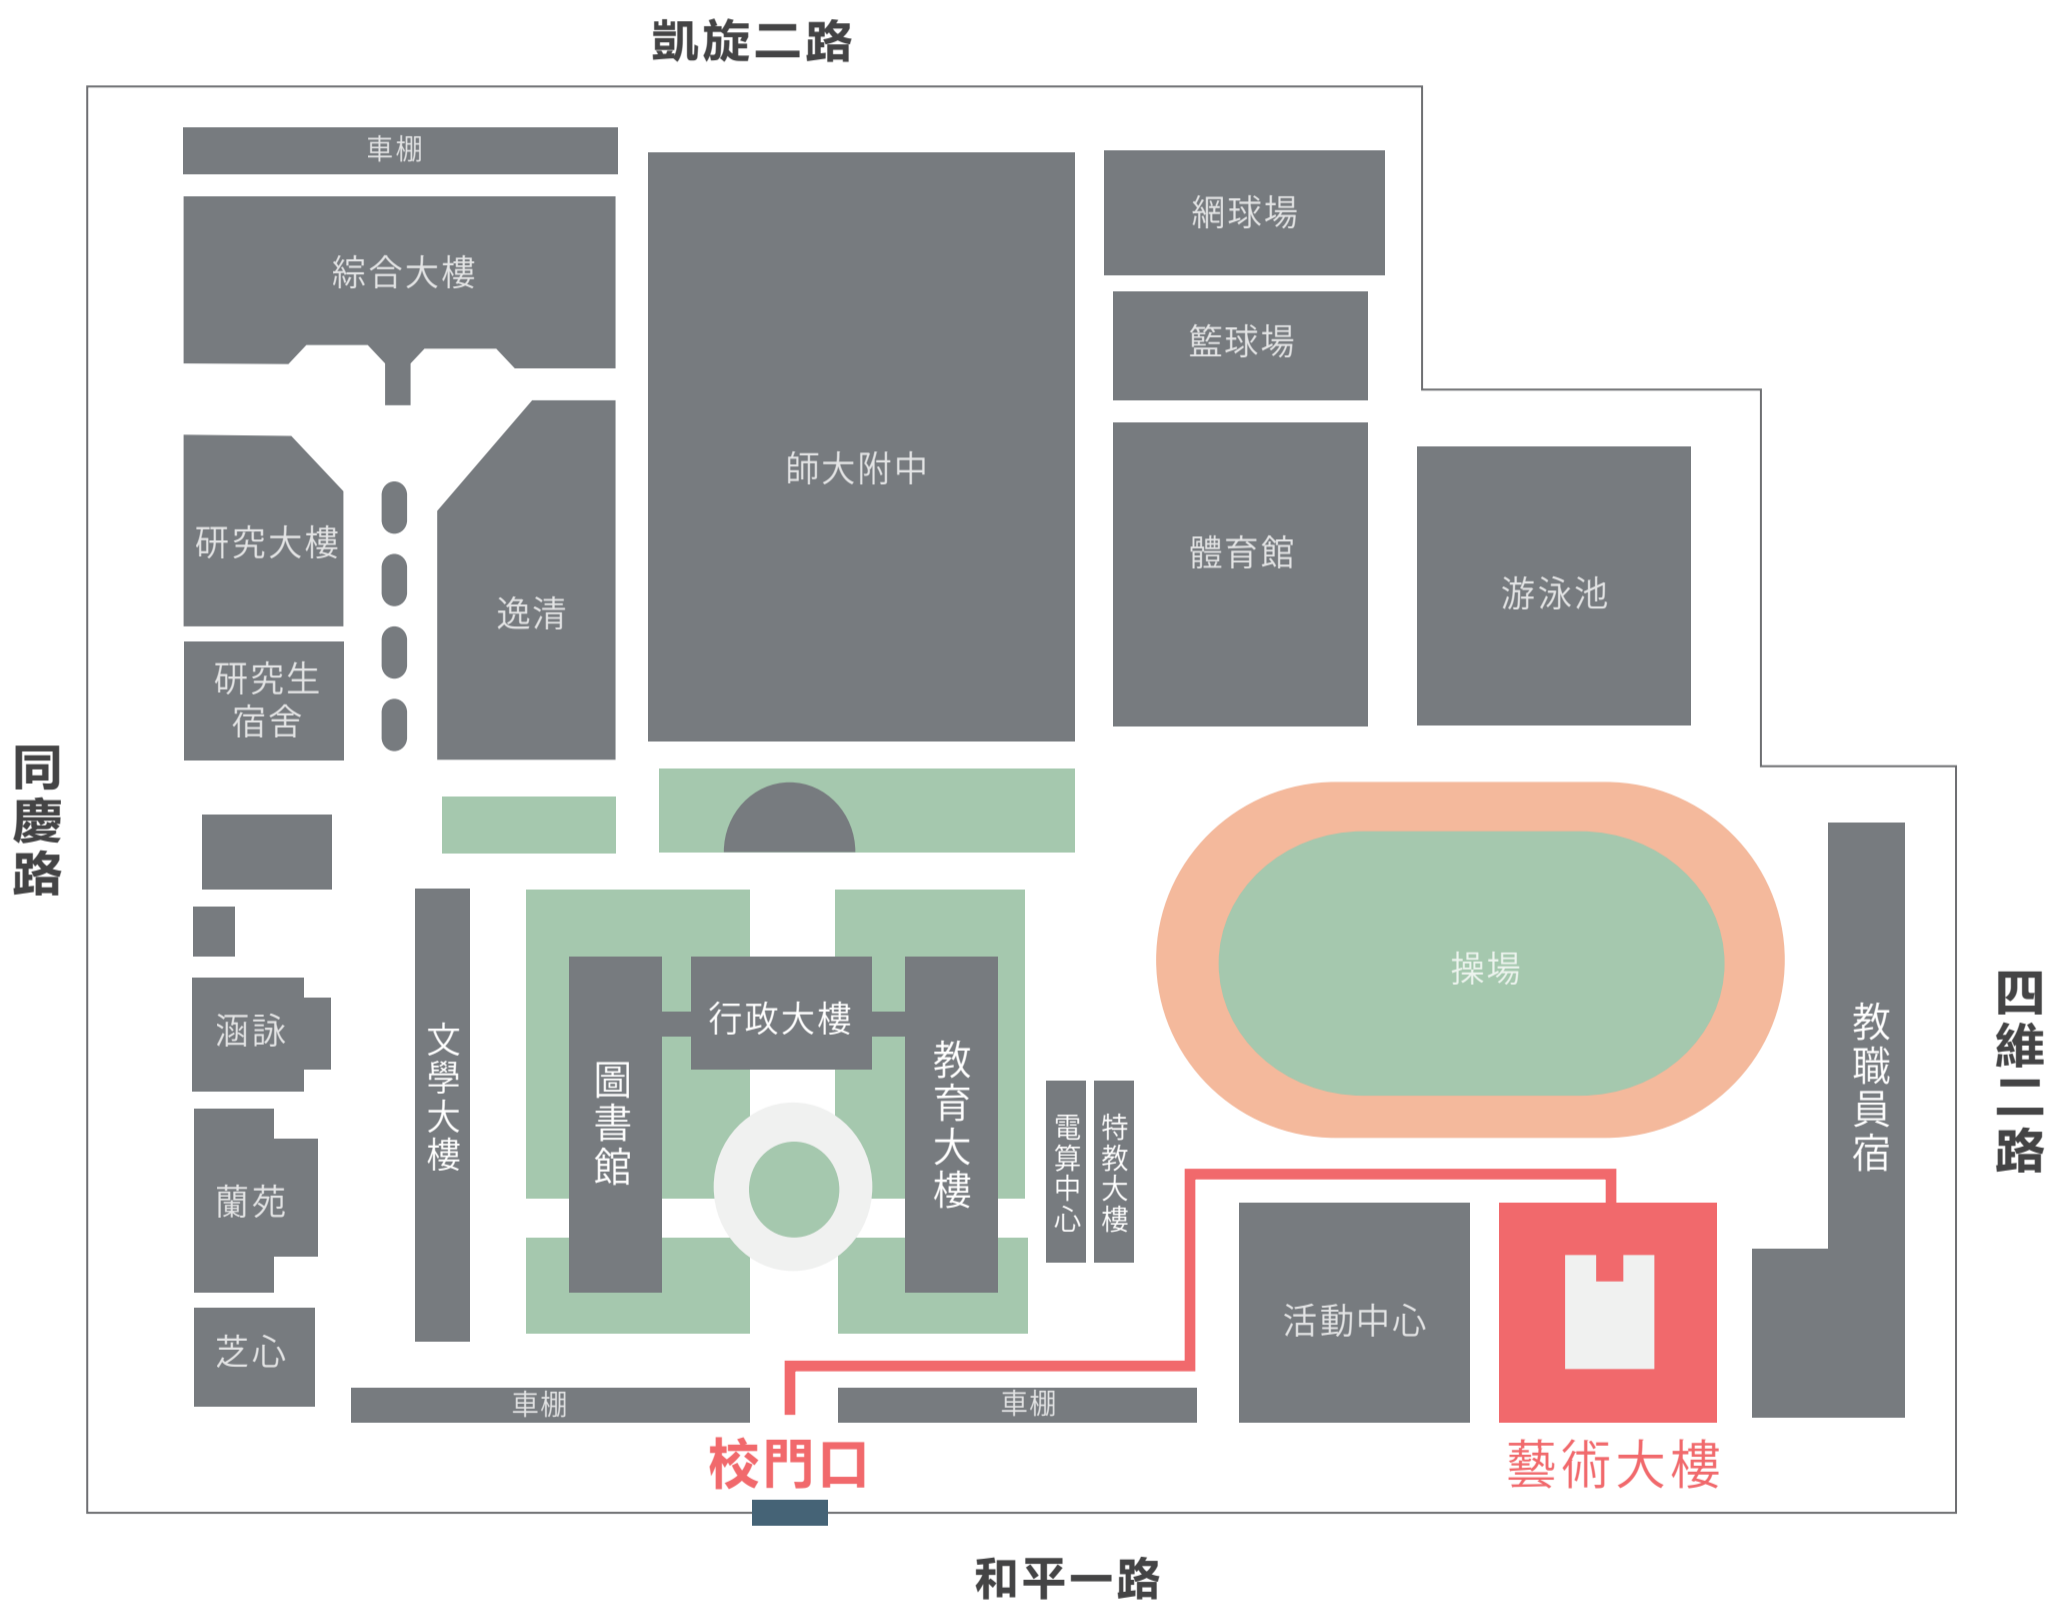

115 學年度在職進修專班入學面試

國立高雄師範大學視覺設計學系碩士班

和平校區校園平面圖

The 2026 Qualifying Examination

Department of Visual Design College of Arts NKNU